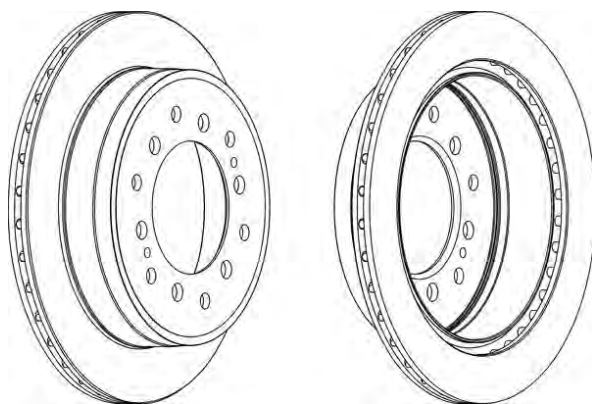

562738CH

312

18

16

67.5

106

LEXUS GX
TOYOTA FJ CRUISER, LAND CRUISER, LAND CRUISER 120, LAND CRUISER 150,
LAND CRUISER 70, LAND CRUISER 90