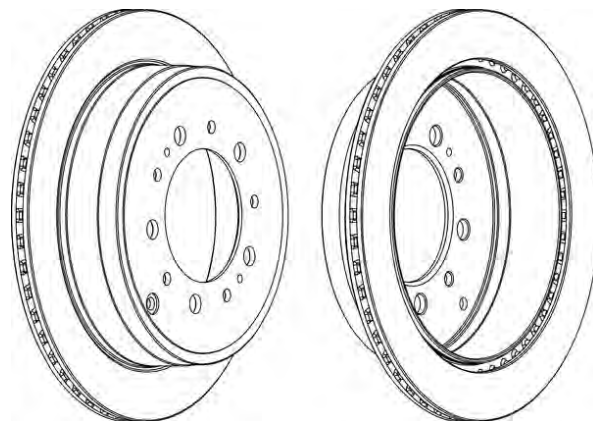

562761CH-1

LEXUS LX
TOYOTA LAND CRUISER 200