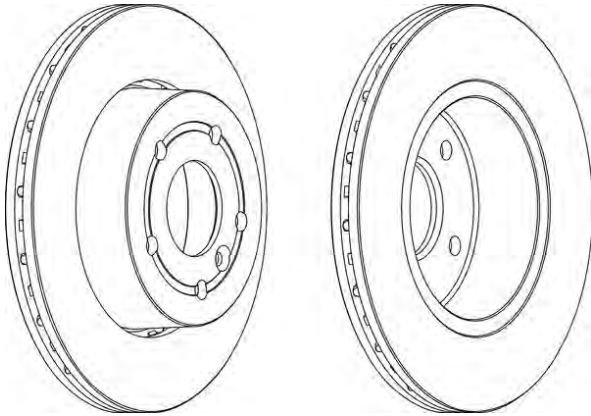

562110CH

∅
297

A
25

B
22

C
64.6

D
70

LAND ROVER RANGE ROVER (II)