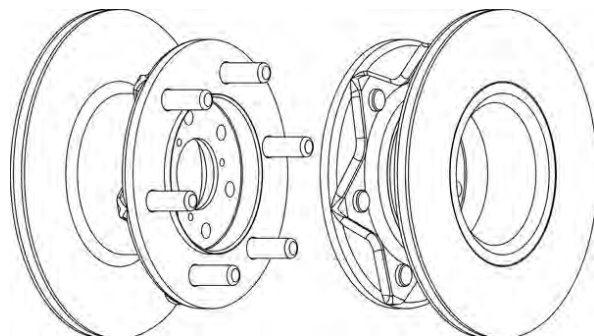

**561127CH-1**

267

A 14.2

B 12.8

C 111

D 58.3

ALFA ROMEO AR 8
 IVECO DAILY I (35), DAILY I (40), DAILY II (30), DAILY II (35), DAILY II (40)

561132CH**A**
258**B**
10**C**
8.4**D**
60.1