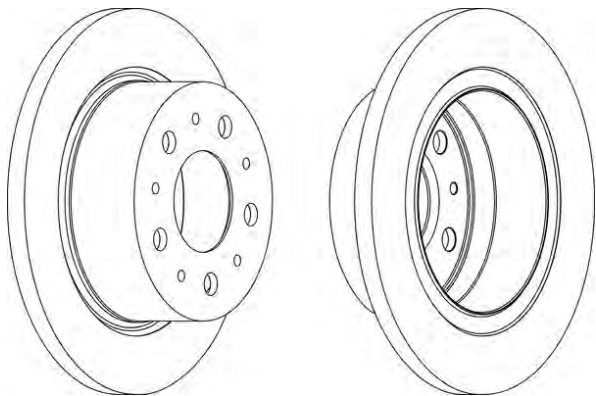

562629CH-1

∅ 300

A 16

B 14.2

C 80

D 79

CITROËN JUMPER
FIAT DUCATO (250)
PEUGEOT BOXER