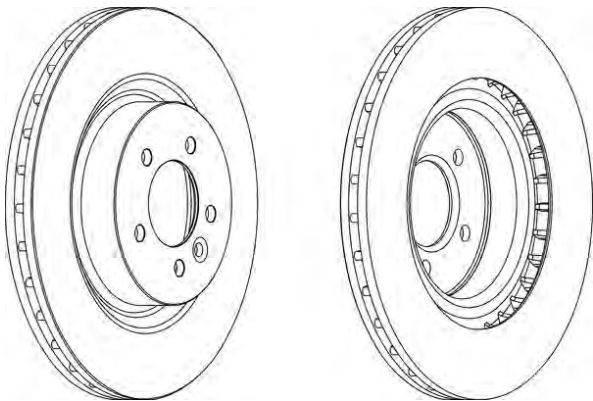

562654CH-1

LAND ROVER DISCOVERY (IV), RANGE ROVER SPORT