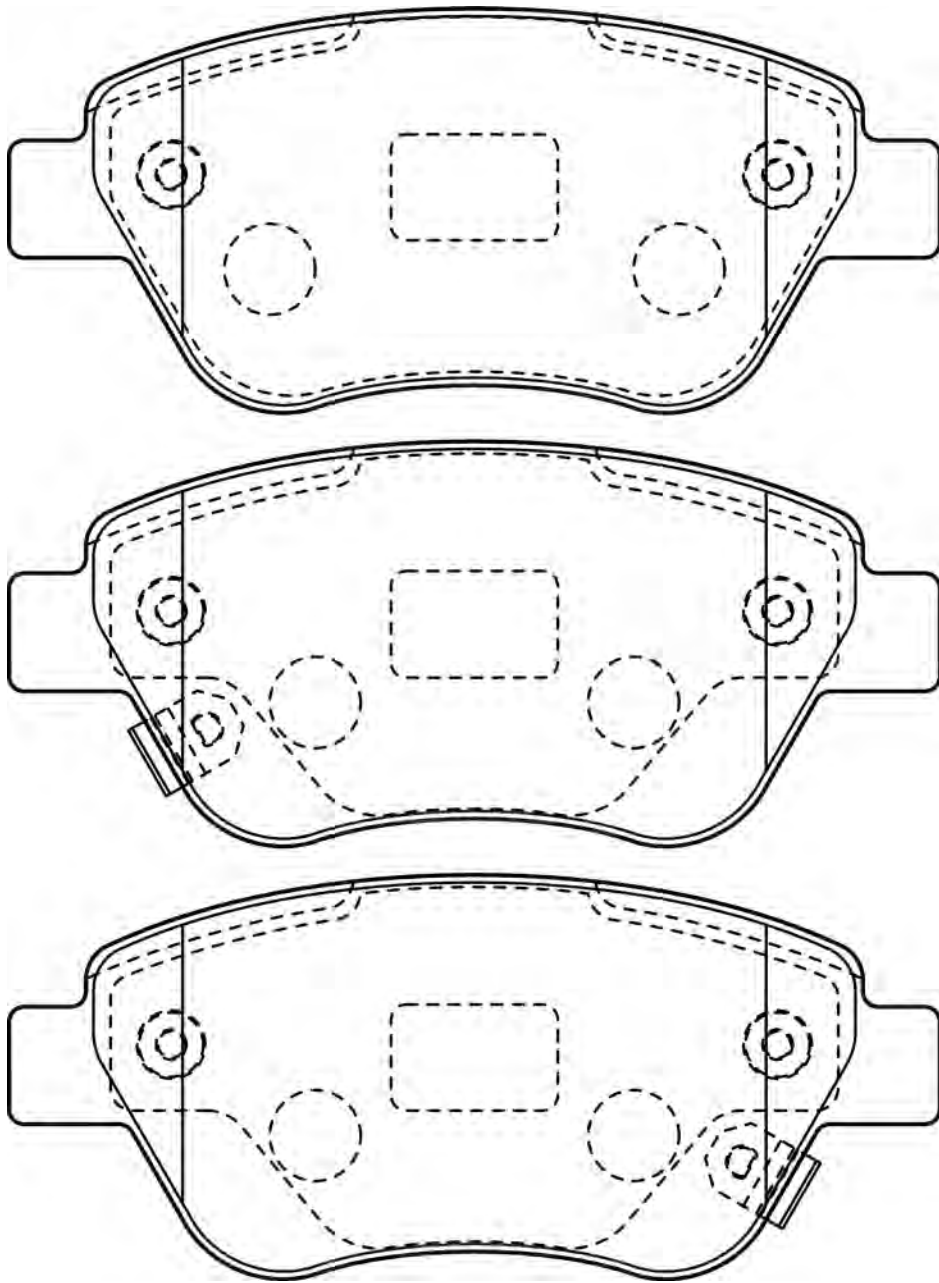

OPEL ADAM
VAUXHALL ADAM