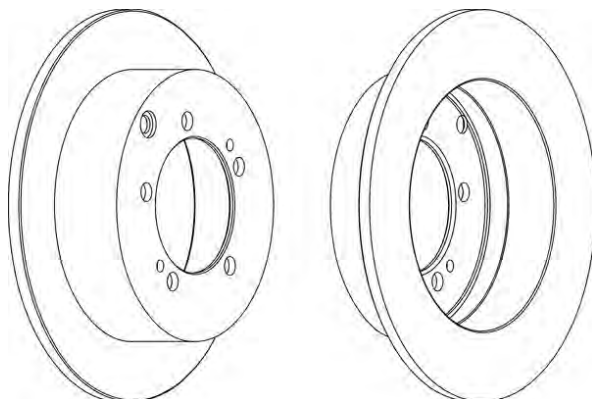

562781CH

262 9.5 8.4 60.2 90

CHRYSLER SEBRING
MITSUBISHI ECLIPSE (II), LANCER (VII), LANCER 4WD (VII), OUTLANDER (I),
OUTLANDER (II), PAJERO PININ, PAJERO SPORT, SPACE RUNNER