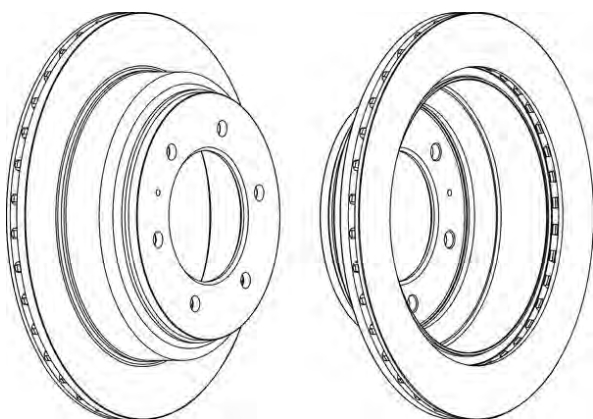

562665CH

313 18 16.6 80.2 101

HOLDEN FRONTERA

ISUZU RODEO, TROOPER

OPEL FRONTERA A, FRONTERA B, MONTEREY A, MONTEREY B

VAUXHALL FRONTERA (A), FRONTERA (B), MONTEREY (I), MONTEREY (II)