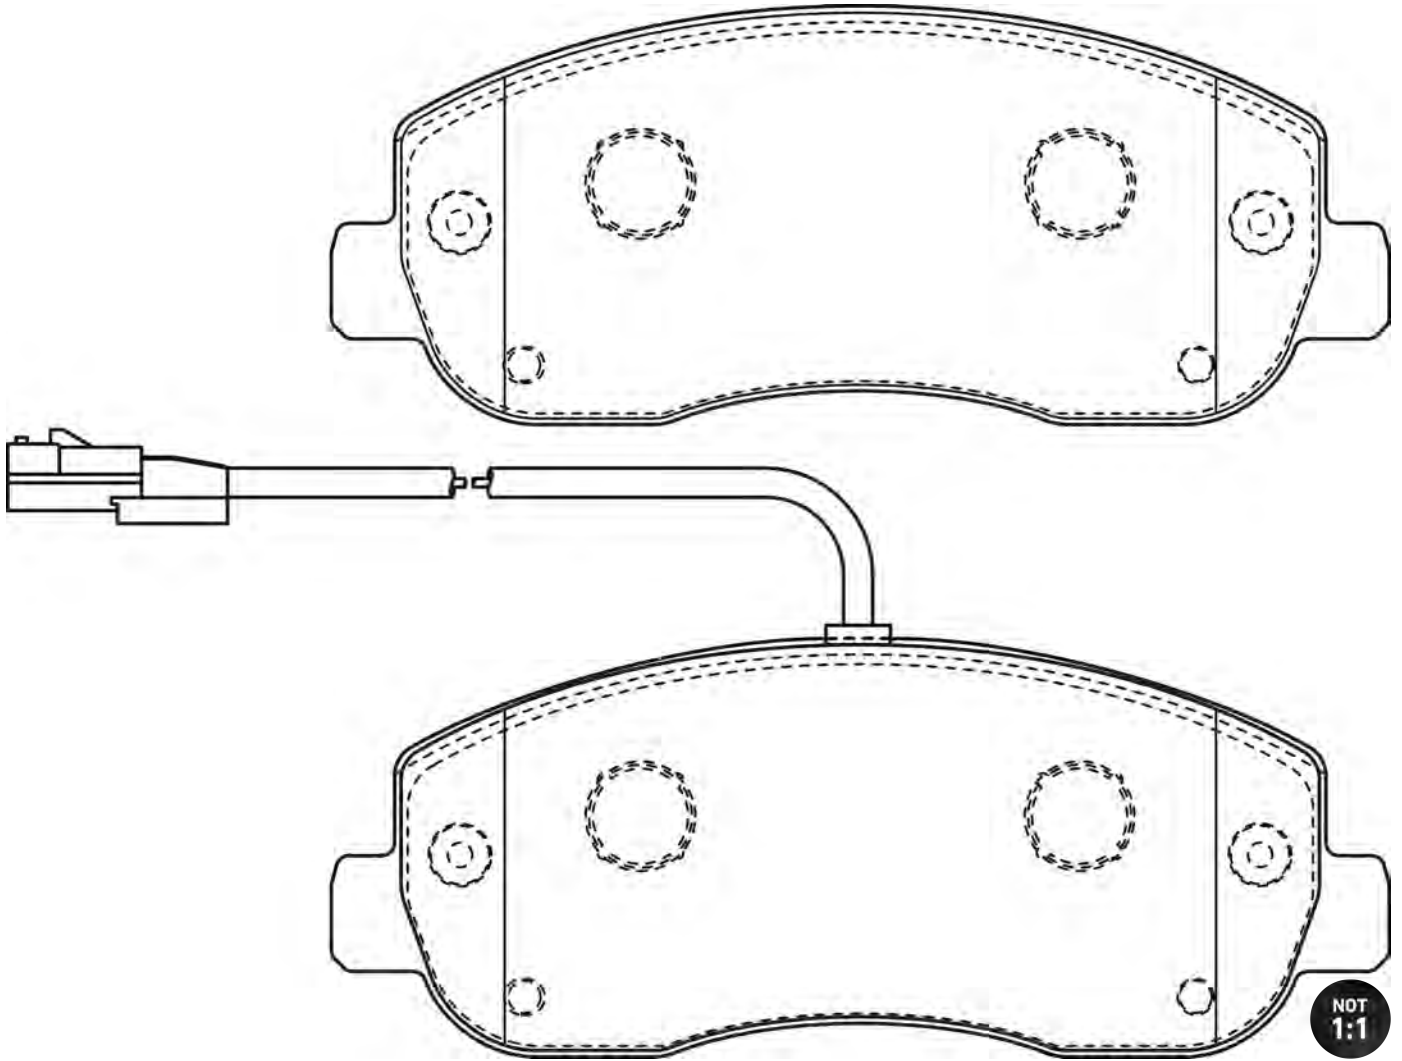

NISSAN NV400
OPEL MOVANO B
RENAULT MASTER (III)
VAUXHALL MOVANO (B)