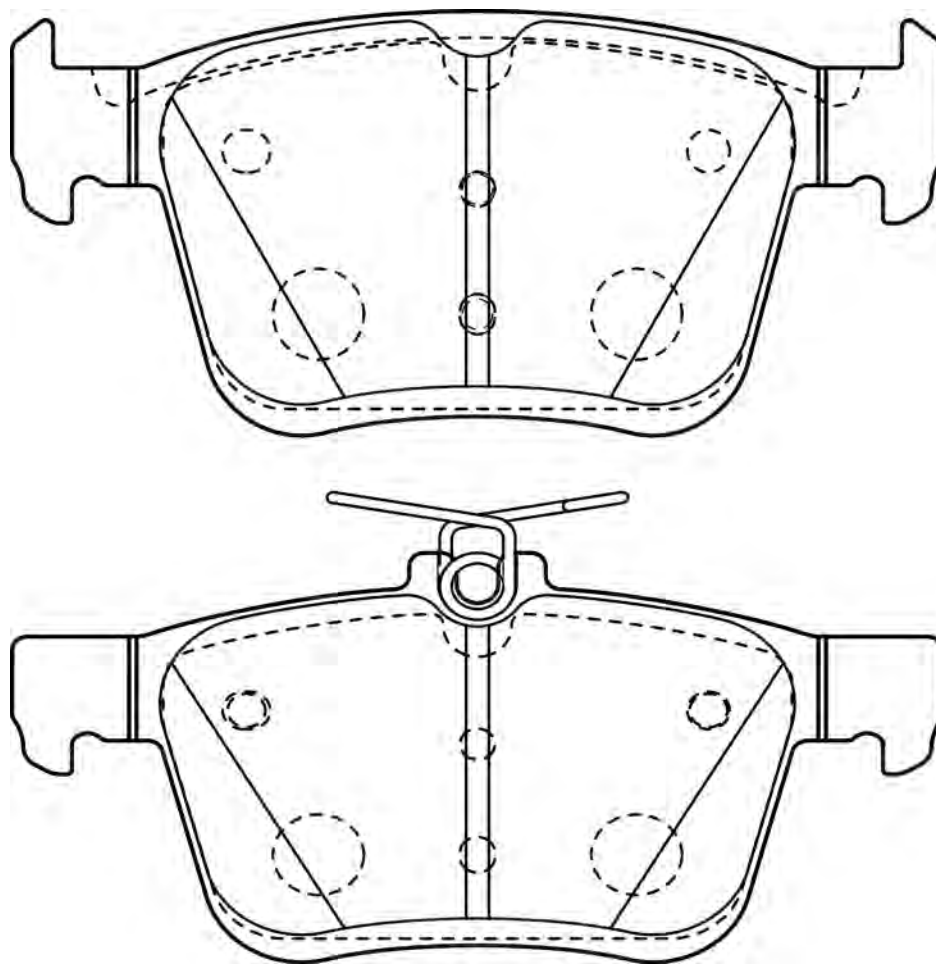

AUDI A3 (8V) (12->), A3 Sportback (8V) (12->), Q2, TT

SEAT ATECA, LEON (12-)

VW GOLF ALLTRACK, GOLF SPORTSVAN, GOLF VII, TOURAN