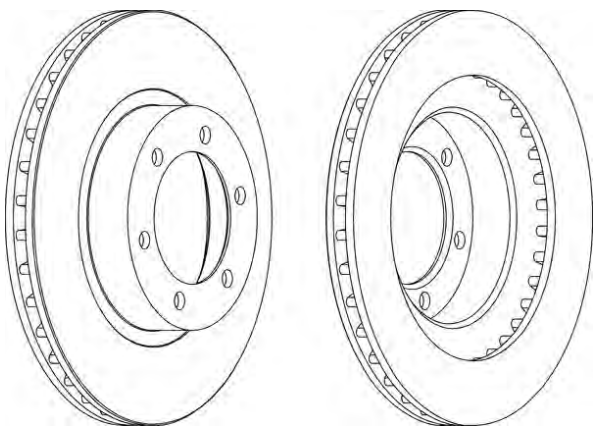

562743CH

LEXUS GX
TOYOTA LAND CRUISER 120, LAND CRUISER 150