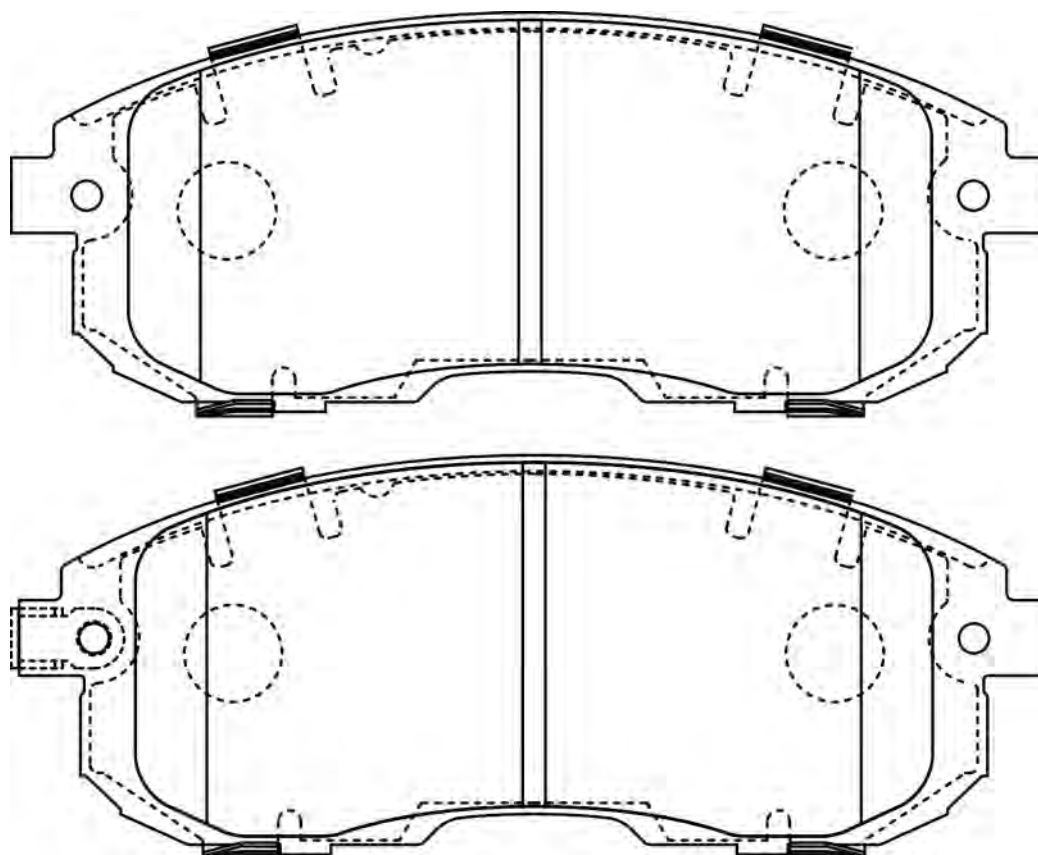

573646CH

24280

137

53.4

16.8

HIT

FIAT SEDICI
NISSAN CUBE
SUZUKI SX4