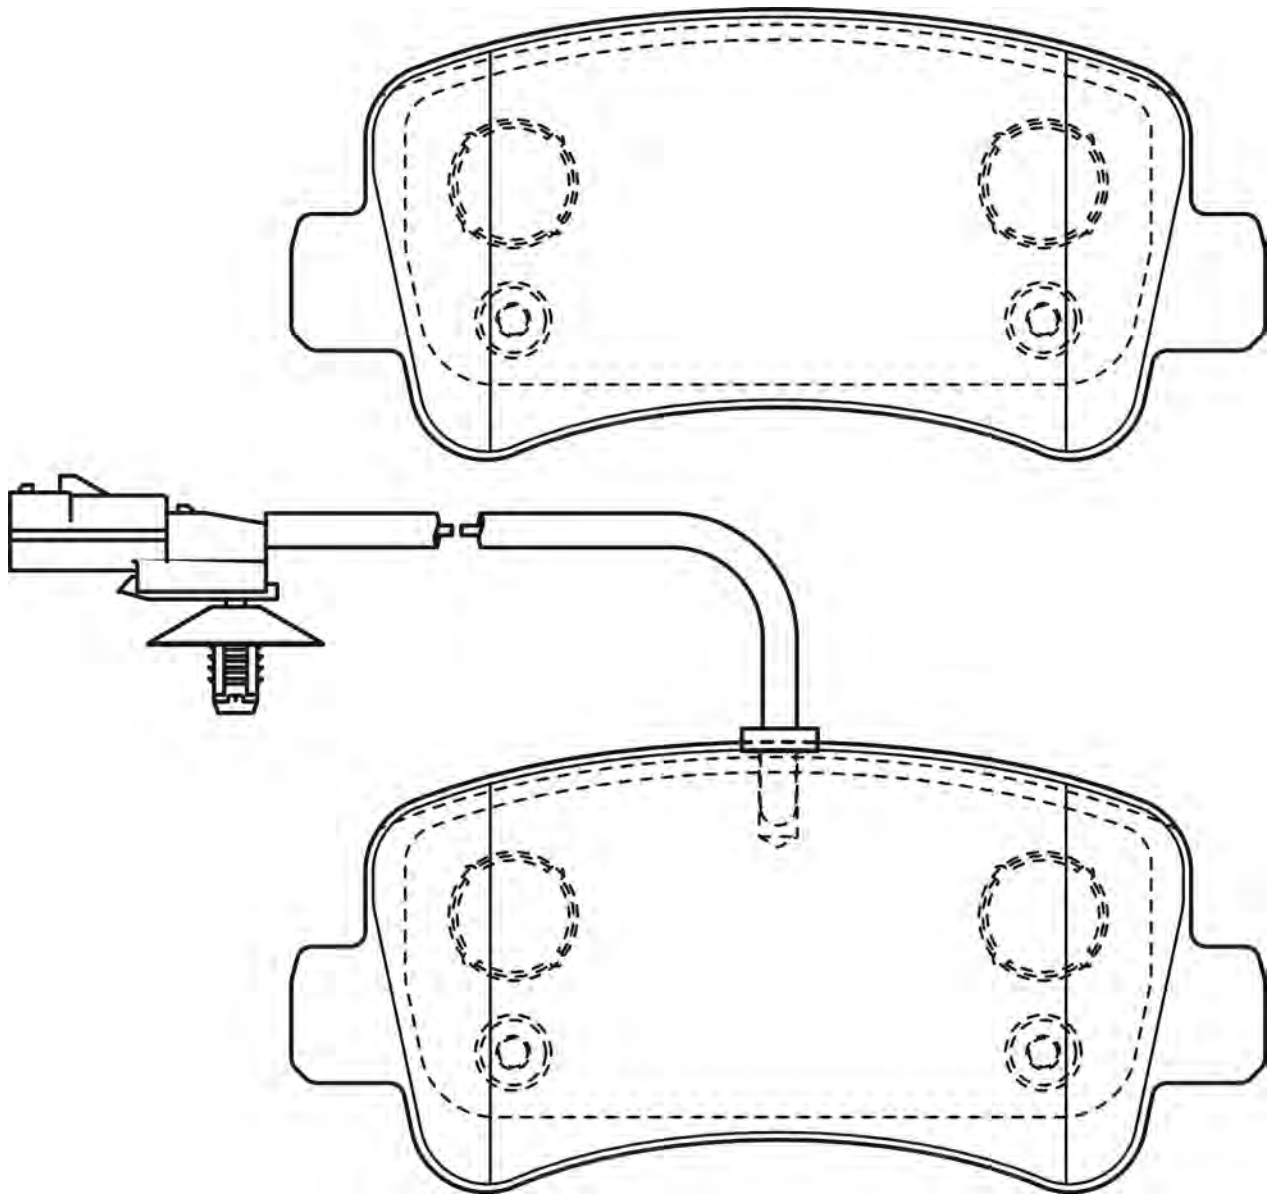

OPEL MOVANO B
RENAULT MASTER (III)
VAUXHALL MOVANO (B)