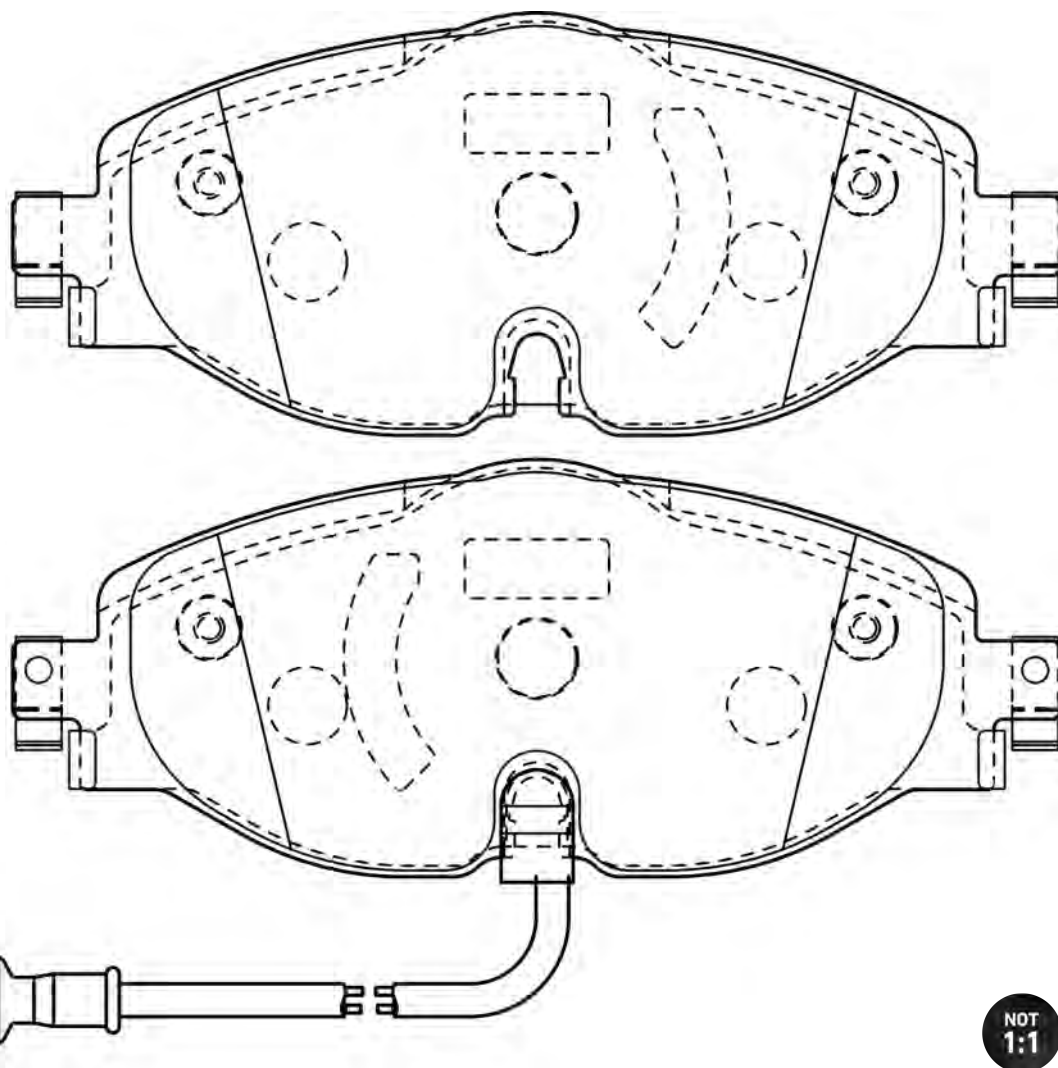

573390CH

25683

AUDI A3 (8V) (12->), A3 Sportback (8V) (12->), Q2, TT

SEAT ATECA, LEON (12-)

SKODA KODIAQ, OCTAVIA, SUPERB

VW CADDY (IV), GOLF ALLTRACK, GOLF SPORTSVAN, GOLF VII, PASSAT (81-88), PASSAT (88-97), PASSAT 4WD (15->), TIGUAN (AD1), TOURAN, T-ROC

NOT
1:1