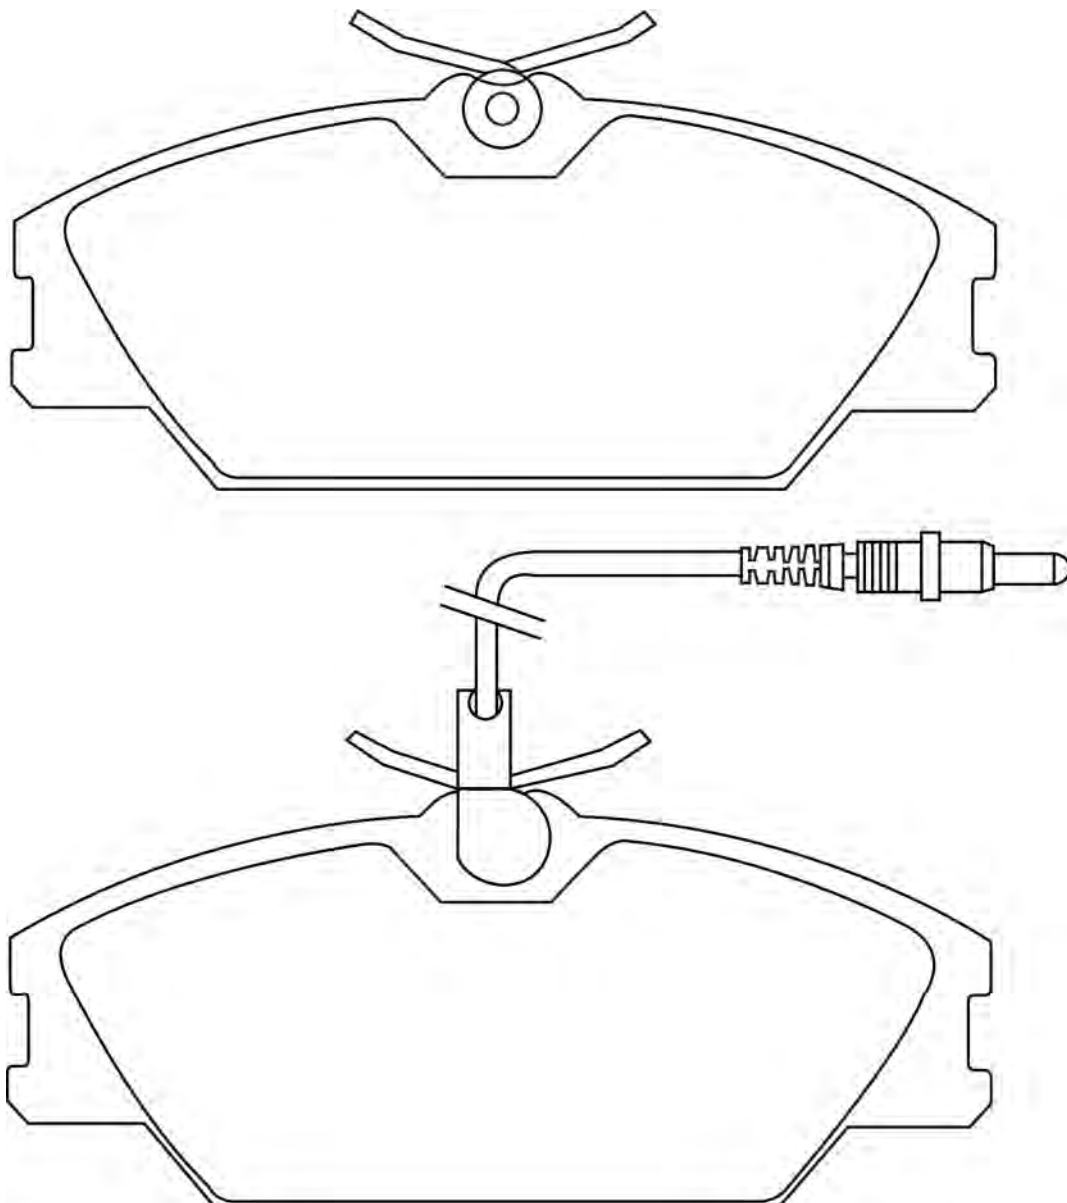

ALPINE A610

DAEWOO LUBLIN (II)

RENAULT 25, ESPACE (II), LAGUNA (I), MEGANE (I), MEGANE SCENIC, SAFRANE (I), SAFRANE (II), SPORT SPIDER