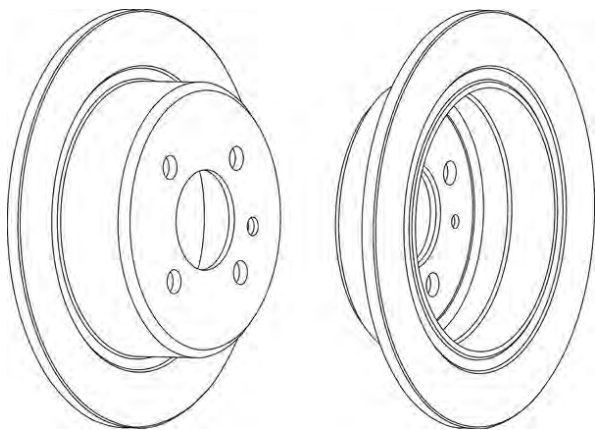

561132CH

A
258

B
10

C
8.4

D
60.1

62

ALPINA RLE

BMW 3 (E21), 3 (E30), Z1