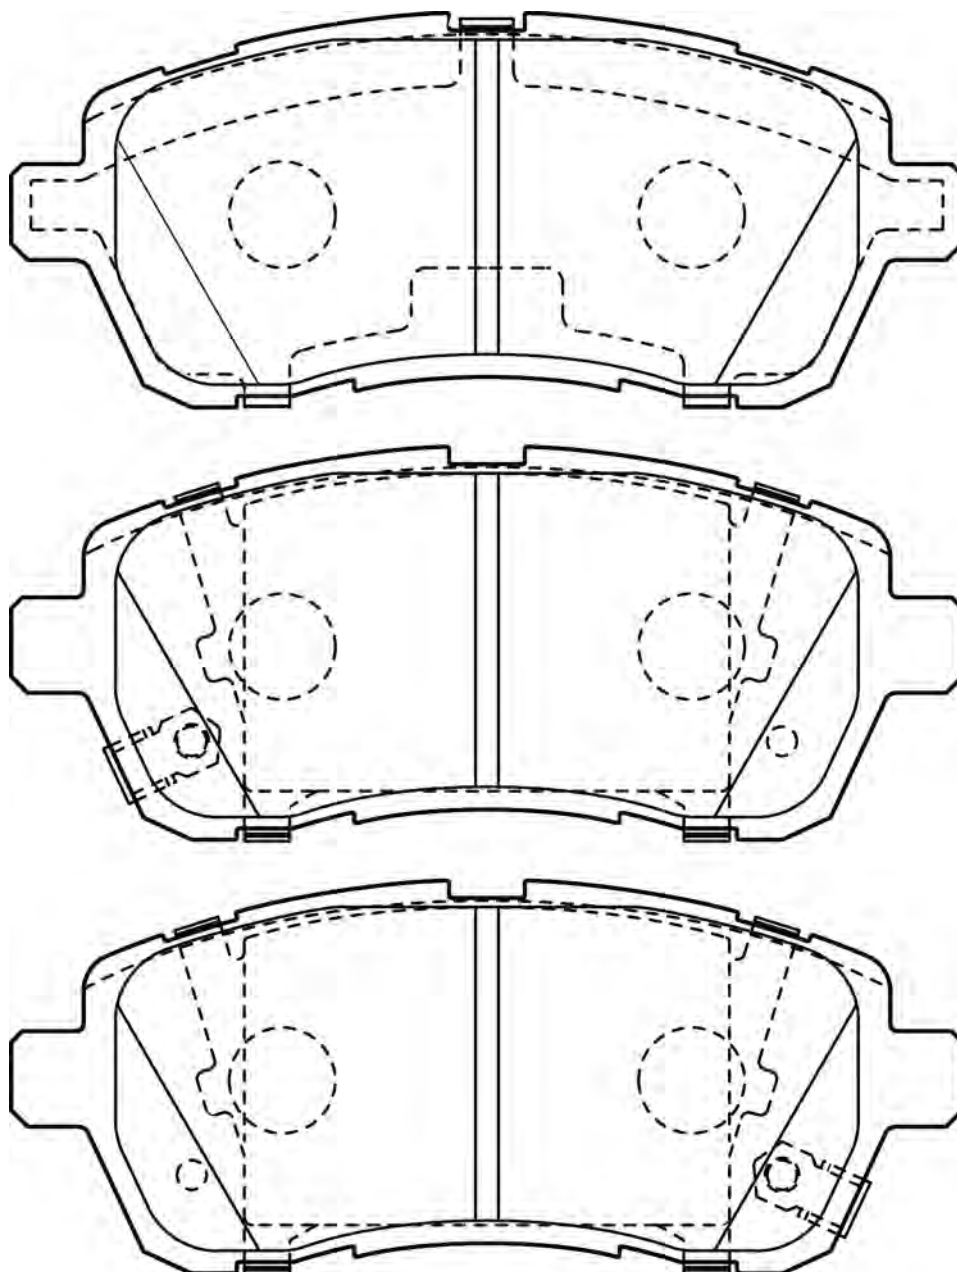

DAIHATSU COPEN, CUORE (VIII), MATERIA, SIRION

SUBARU JUSTY (IV)

SUZUKI SWIFT (IV)