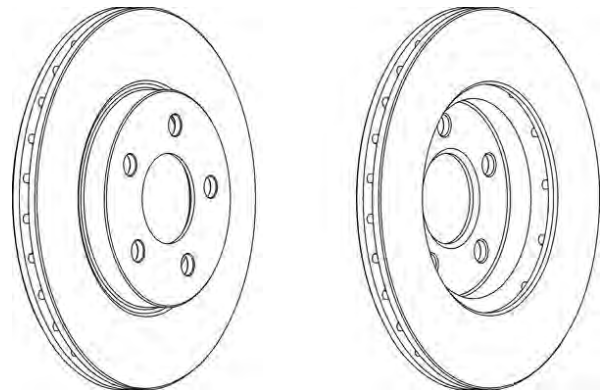

562709CH

∅ 257

A 20

B 18.4

C 38

D 61

CHRYSLER NEON (I), NEON (II)

DACIA DUSTER

DAIHATSU CHARADE (03-11)

DODGE NEON (I), NEON (II)

PLYMOUTH NEON (I), NEON (II)