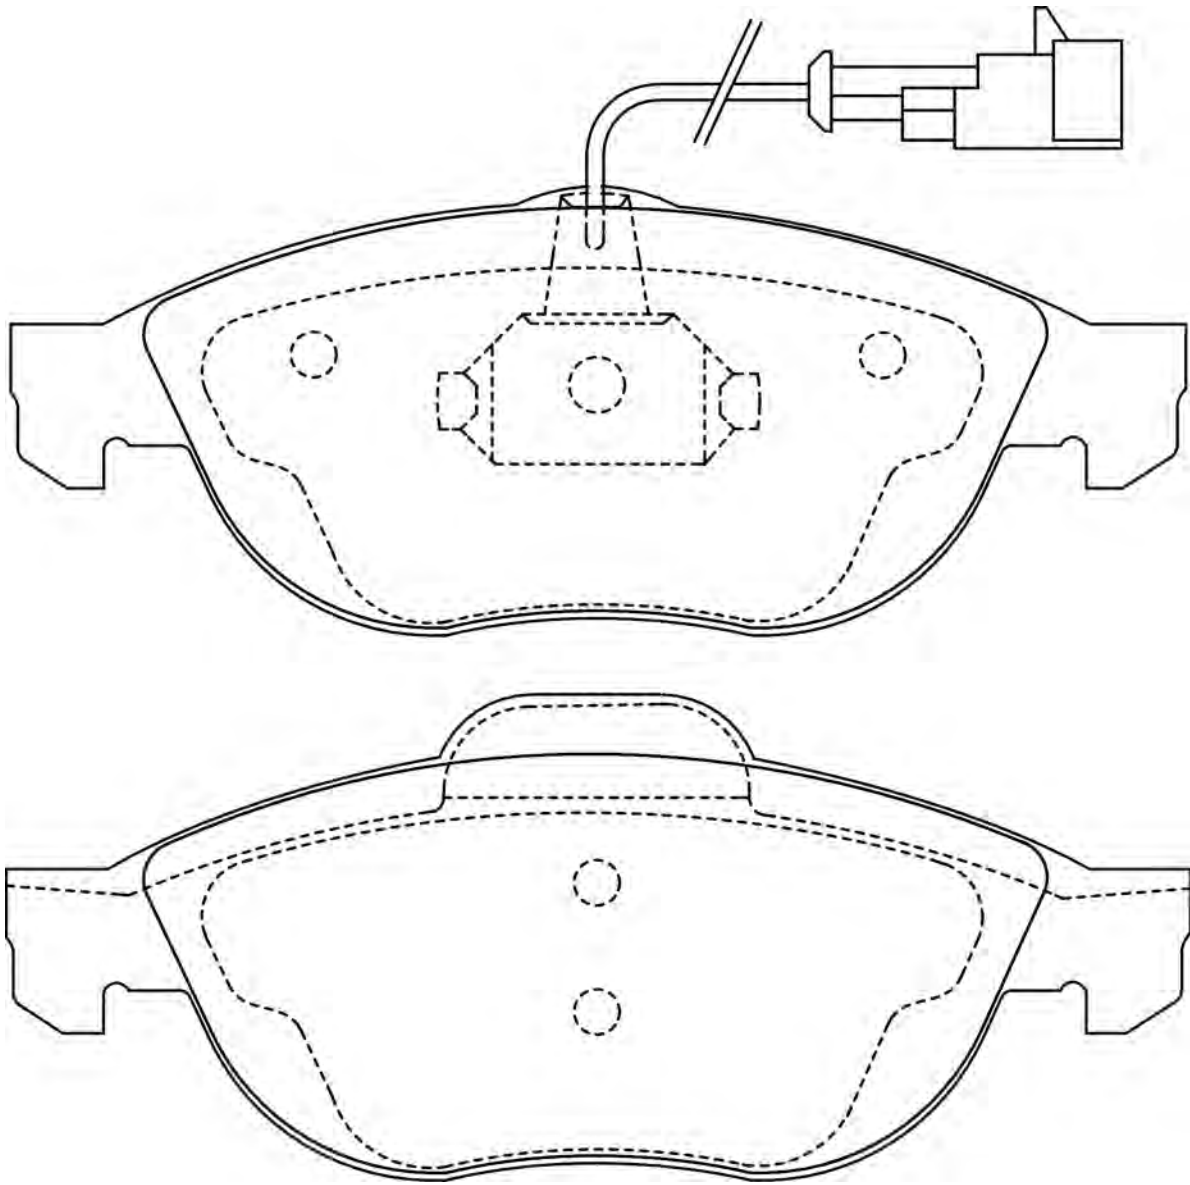

571933CH

23140

ALFA ROMEO 147 (16v), 156
LANCIA LYBRA