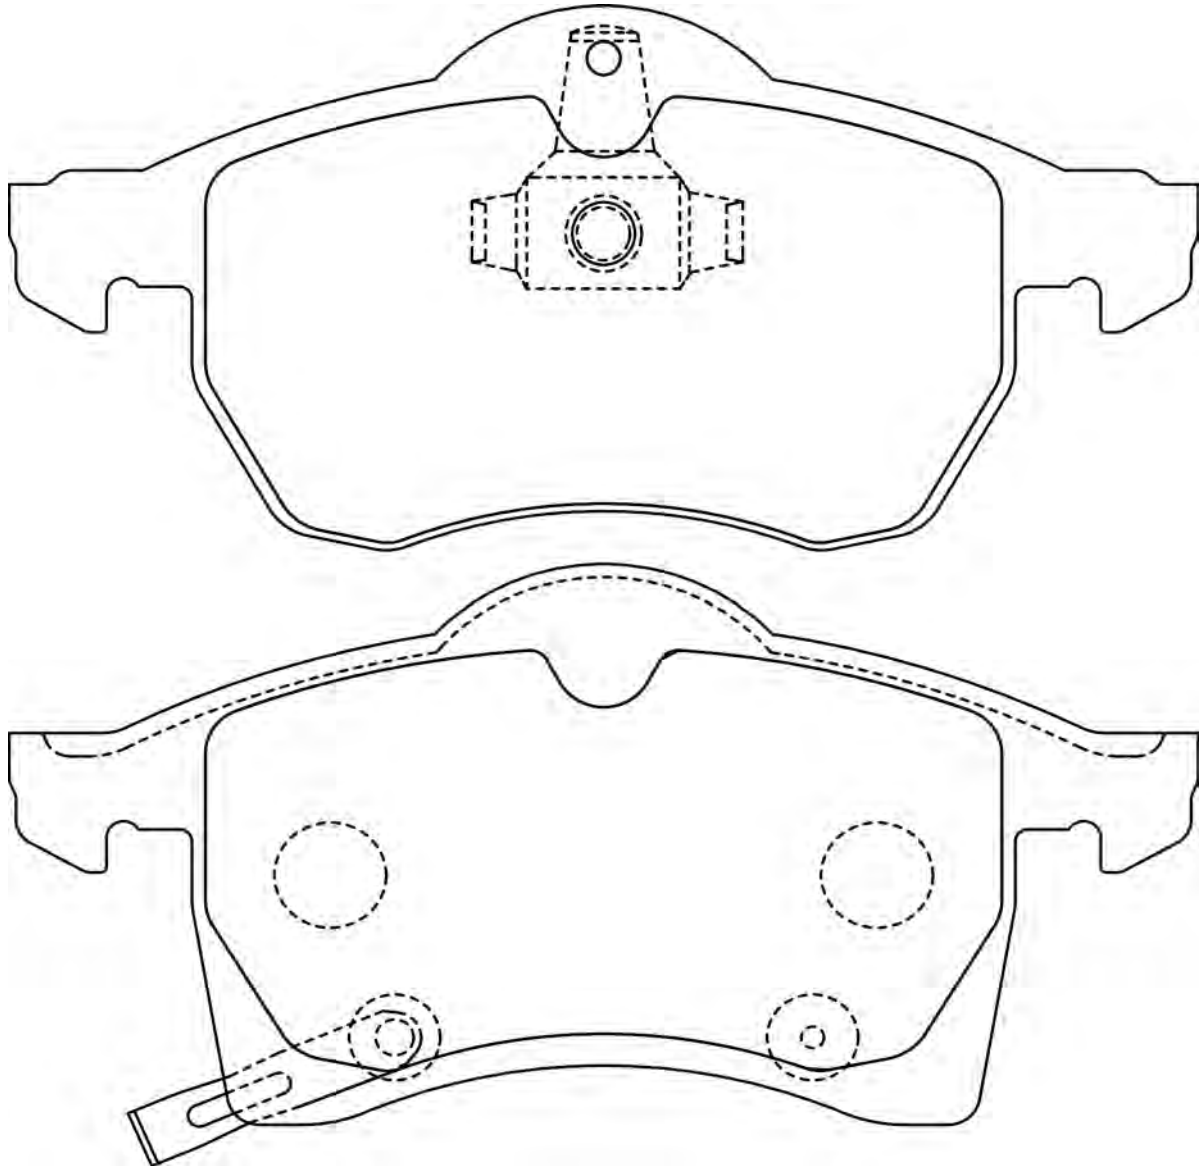

571975CH

21991

CHEVROLET ASTRA, CORSA

OPEL ASTRA G, ASTRA H, COMBO, CORSA C, ZAFIRA

VAUXHALL ASTRA (G), ASTRAVAN (G), CORSA (C), ZAFIRA (I), ZAFIRA (II)

571979CH

23177

ALFA ROMEO 145 (->96), 145 (96->), 146 (->96), 146 (96->), 155, 33 (83-89), 33 (90-94), 33 4WD (83-89), 33 4WD (90-94), GTV, SPIDER (95-05)

FIAT BARCHETTA, BRAVO (I), COUPE, FIORINO (127), FIORINO (146), FIORINO (147), MAREA, PUNTO, TEMpra, TIPO, UNO

LANCIA DEDRA, DELTA (II)