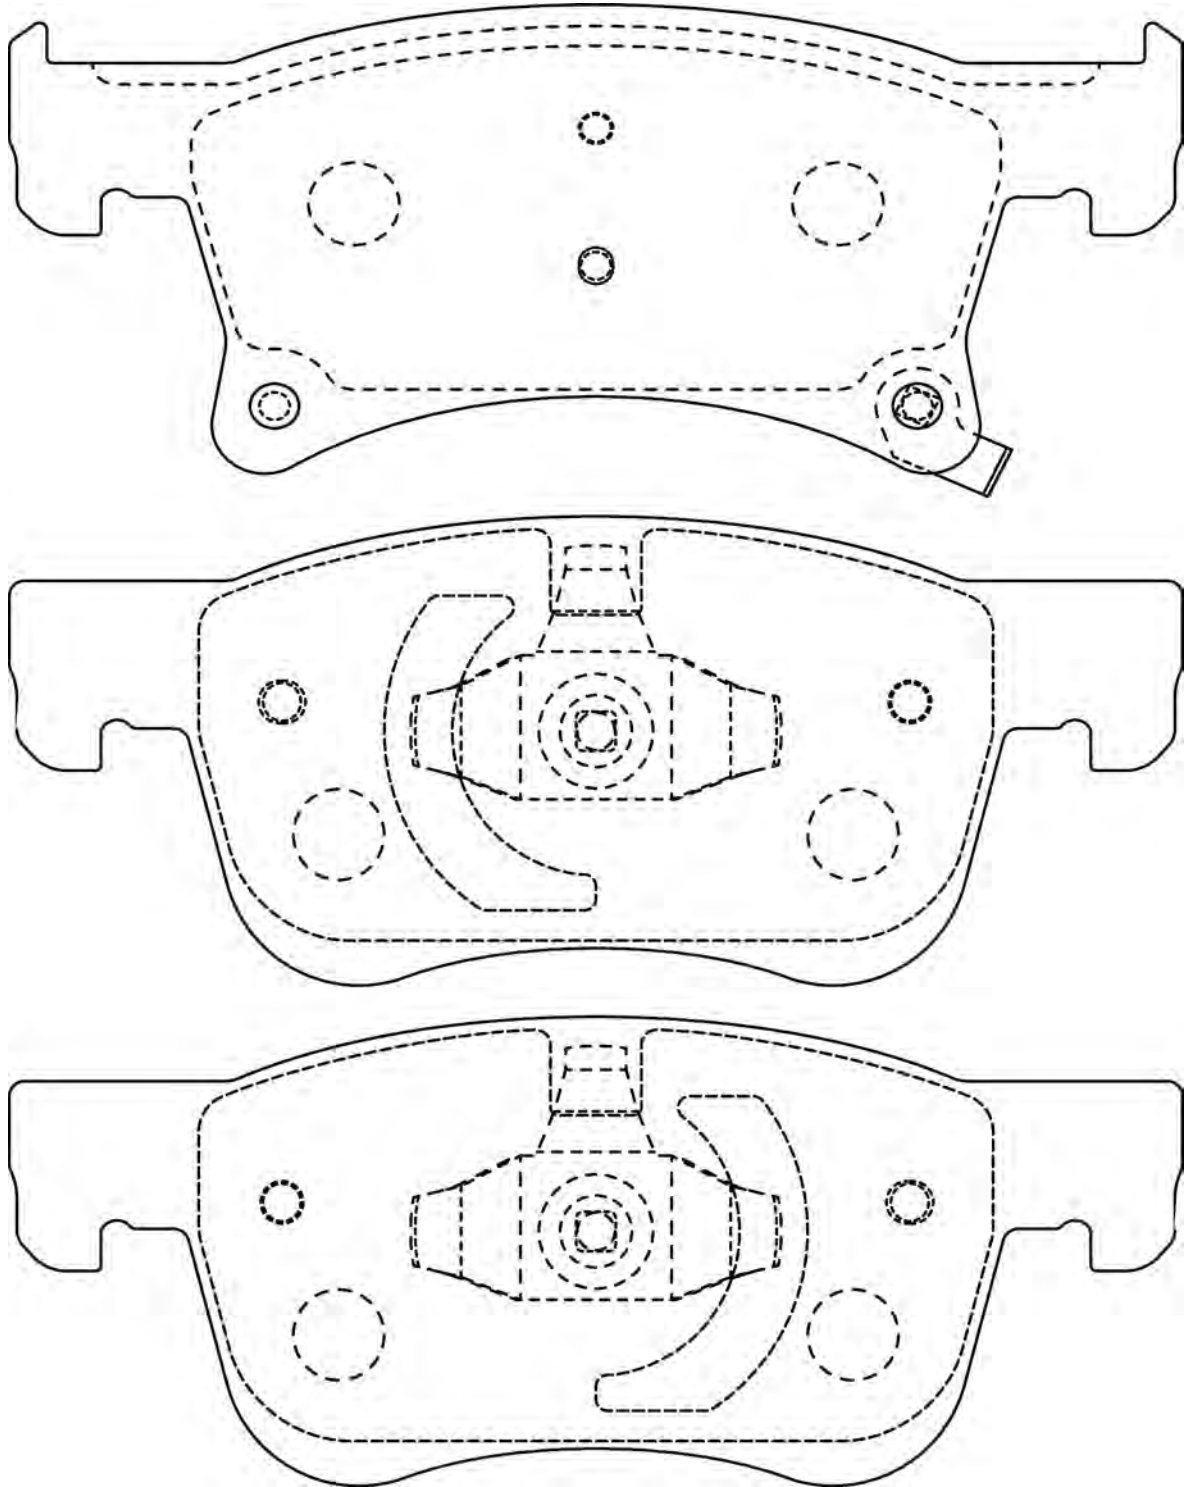

OPEL ADAM, CORSA E
VAUXHALL ADAM, CORSA (E), CORSAVAN (E)