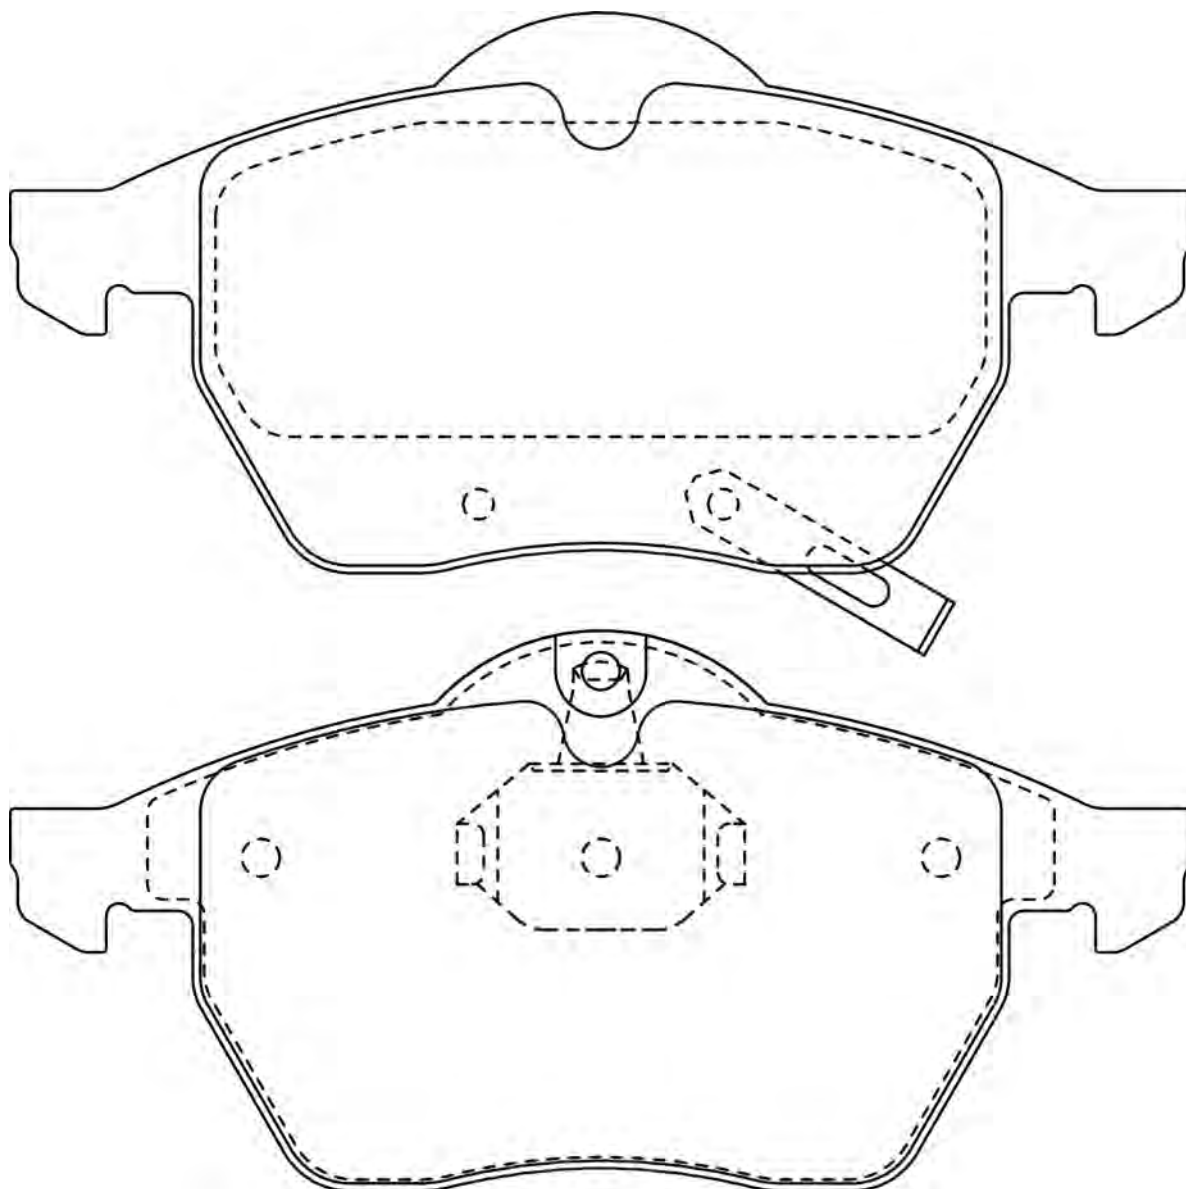

571997CH

21829

156

74

19.6

ATE

OPEL ASTRA G, ZAFIRA

SAAB 900 II, 900 Turbo II, 9-3, 9-5

VAUXHALL ASTRA (G), ZAFIRA (I)