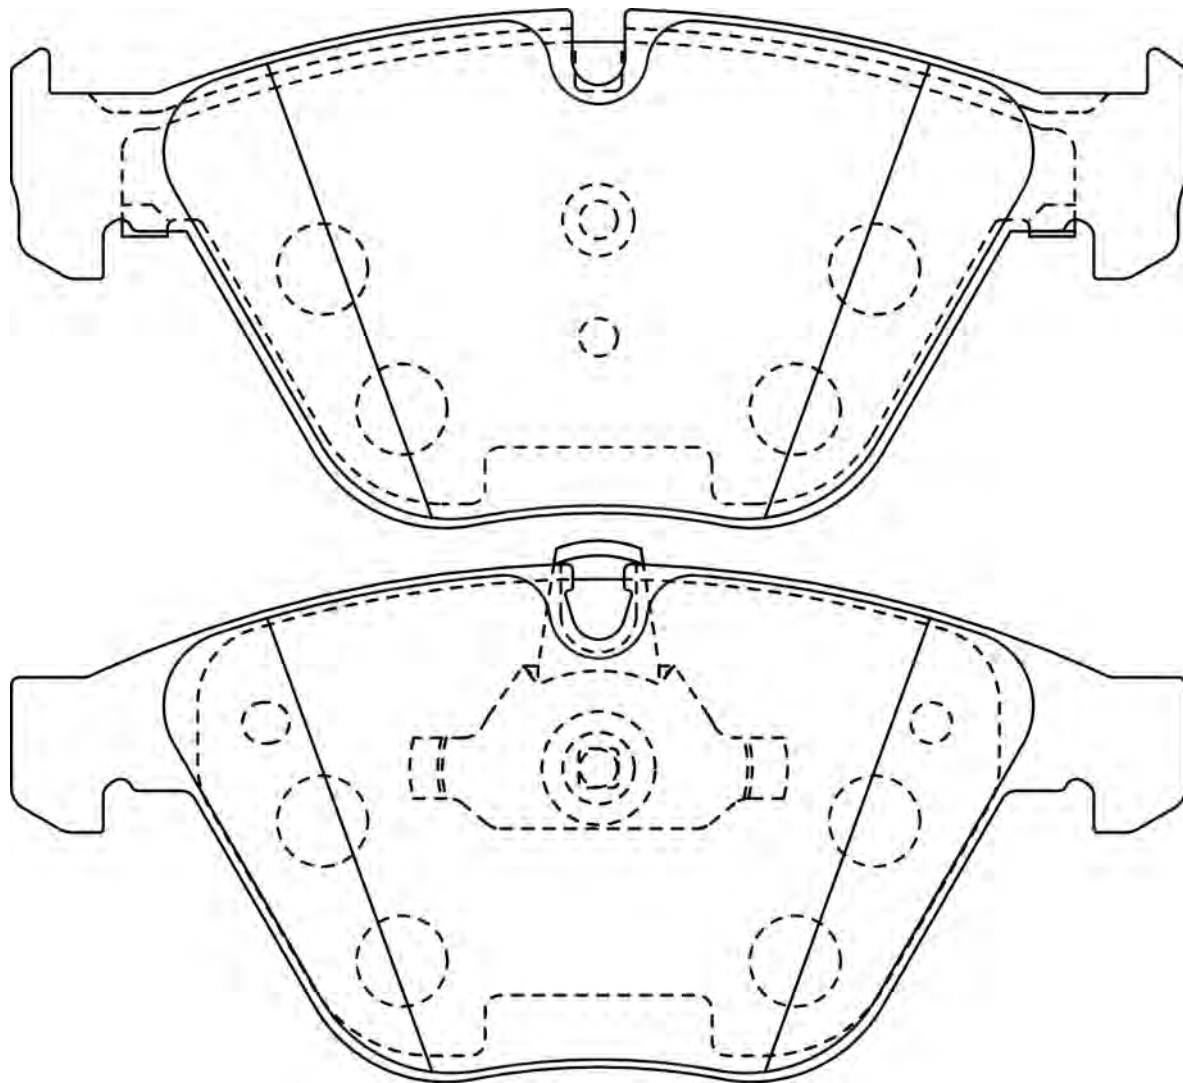

BMW 3 (E90), 3 (E91), 3 (E92), 3 (E93), 3 4WD (E90), 3 4WD (E91), 3 4WD (E92), X1 (E84), X1 4WD (E84)