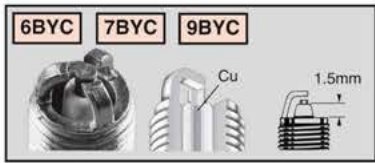

ELECTRODES

R C 7 YCC 4