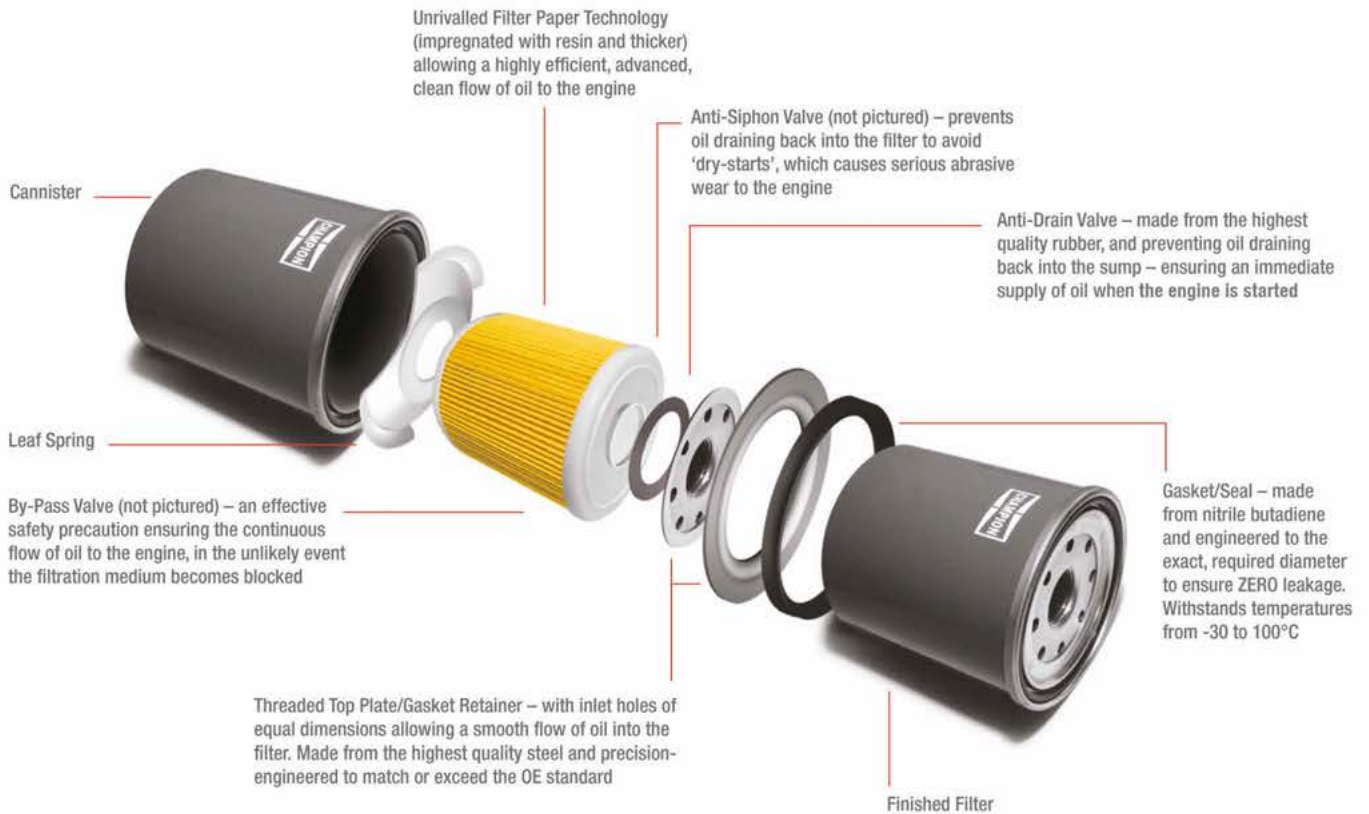

Reliability with MAXIMUM engine protection