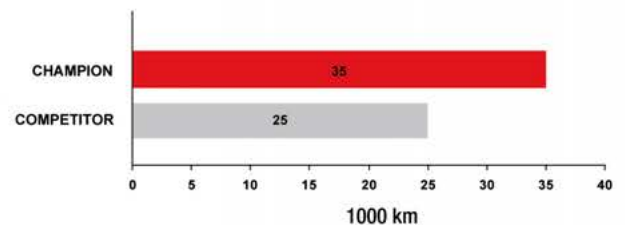

Service Life Filter Efficiency