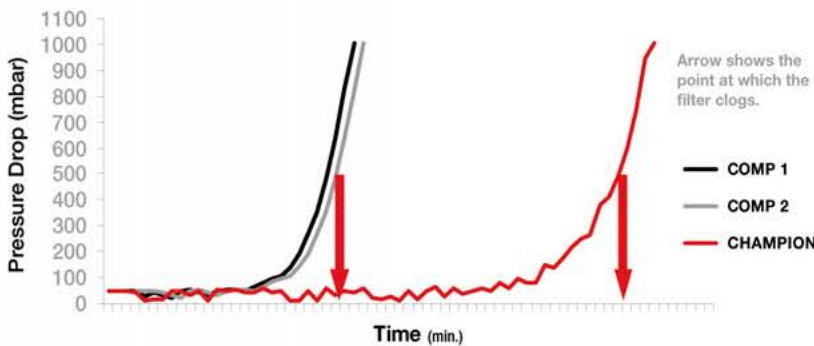

Life Cycle Efficiency

Tests carried out by independent source according to industry standard ISO 4548/4. The graph clearly shows that the Champion filter filters more efficiently than the competitor's filters.