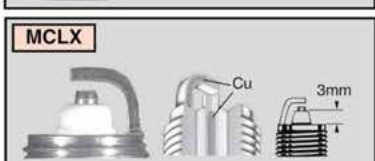

ELECTRODES

R C 7 YCC 4