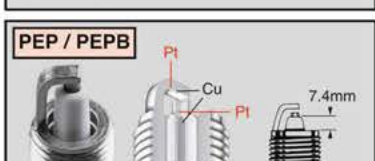

ELECTRODES

R C 7 YCC 4