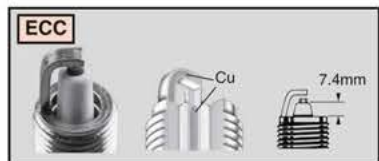

ELECTRODES

R C 7 YCC 4