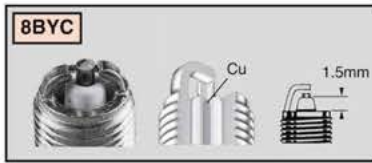

ELECTRODES

R C 7 YCC 4