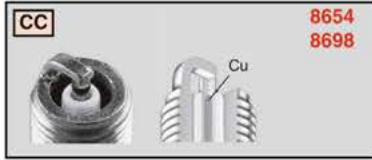

ELECTRODES

R C 7 YCC 4