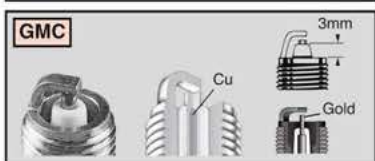

ELECTRODES

R C 7 YCC 4