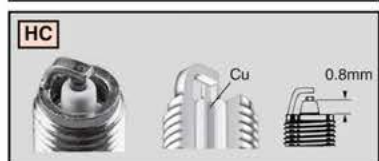

ELECTRODES

R C 7 YCC 4