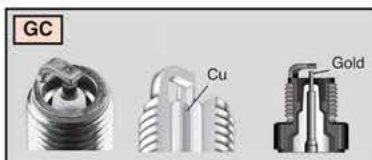

ELECTRODES

R C 7 YCC 4