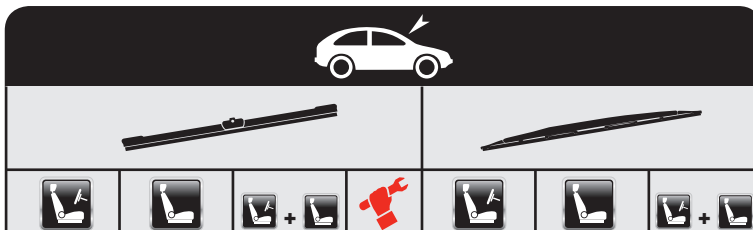

...CITROËN

DISPATCH Box + Spoiler	01/07 →					A70	A51	
JUMPER Box (230L) + Spoiler	02/94 → 04/02					A55	A55	AS5555
JUMPER Bus (230P) + Spoiler	02/94 → 04/02					A55	A55	AS5555
JUMPER Flatbed / Chassis (230) + Spoiler	03/94 → 04/02					A55	A55	AS5555
JUMPER Box (244) + Spoiler	04/02 →					A55	A55	AS5555
JUMPER Bus (244, Z_) + Spoiler	04/02 →					A55	A55	AS5555
JUMPER Flatbed / Chassis (244) + Spoiler	04/02 →					A55	A55	AS5555
JUMPER (NEW) Box, Bus, Flatbed / Chassis	04/06 →	AFL65	AFL55	AFL6555A	A			
JUMPY (U6U) + Spoiler	06/94 →					A65	A51	AS65
JUMPY Box (BS_BT_BY_BZ) + Spoiler	06/94 →					A65	A51	AS65
JUMPY Flatbed/Chassis (BU_BV_BW_BX) + Spoiler	10/99 →					A65	A51	AS65
JUMPY Box + Spoiler	01/07 →					A70	A51	AS70
NEMO Box	02/08 →	AFL65	AFL48	AFL6548G	G			
RELAY Box (230L) + Spoiler	02/94 → 04/02					A55	A55	AS5555
RELAY Bus (230P) + Spoiler	02/94 → 04/02					A55	A55	AS5555
RELAY Flatbed / Chassis (230) + Spoiler	03/94 → 04/02					A55	A55	AS5555
RELAY (NEW) Box, Bus, Flatbed / Chassis	04/06 →	AFL65	AFL55	AFL6555A	A			

DACIA

1210	01/77 → 12/94					A38	A38	
1300	12/72 → 05/83					A38	A38	
1300 Estate	12/72 → 05/83					A38	A38	
1310	05/83 →					A38	A38	A33
1310 Estate	05/83 →					A38	A38	A33
1410	01/77 → 12/98					A38	A38	
DENEM	01/77 → 12/84					A38	A38	A33