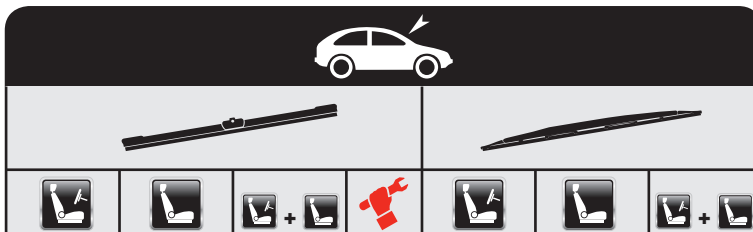

DACIA

DAEWOO

...DACIA

DOKKER + Spoiler	11/12 →					A55	A41	
DUSTER + Spoiler	04/10 →					A51	A51	
LOGGY + Spoiler	03/12 →					A55	A41	
LOGAN	09/04 →					A51	A51	
LOGAN MCV Estate	02/07 →					A51	A51	
NOVA	01/96 → 00					A48	A48	
SANDERO	06/08 →					A51	A51	
SOLENZA	02/03 →					A48	A48	
SUPERNOVA	00 → 03					A48	A48	

AP30		
AP28		
AP35		
AP40		

DACIA

LOGAN Pickup	2008 →					A51	A51	
LOGAN Express	03/09 →					A51	A51	

AP35		

DAEWOO

ARANOS + Spoiler	01/95 → 12/97					A45	A45	
ESPERO (KLEJ) + Spoiler	10/91 → 09/99					A48	A48	
EVANDA (KLAL) + Spoiler	08/02 →					A55	A51	
KALOS (KLAS)	09/02 →					A55	A41	
KORANDO (KJ)	01/99 →					A45	A41	
KORANDO Cabrio (KJ)	02/99 →					A45	A41	
LACETTI (KLAN)	02/04 →					A55	A43	
LANOS (KLAT) + Spoiler	05/97 →					A48	A48	
LANOS Saloon (KLAT) + Spoiler	05/97 →					A48	A48	
LEGANZA (KLAV) + Spoiler	06/97 → 07/03					A53	A48	
MAGNUS/EVANDA + Spoiler	08/02 →					A55	A51	
MATIZ (KLYA) + Spoiler	09/98 →					A53	A41	
MUSSO (FJ) + Spoiler	01/99 →					A51	A45	
NEXIA (KLETN) + Spoiler	02/95 → 08/97					A45	A45	
NEXIA Saloon (KLETN) + Spoiler	02/95 → 08/97					A45	A45	
NUBIRA (KLAJ) + Spoiler	05/97 →					A51	A51	
NUBIRA Saloon (KLAJ) + Spoiler	05/97 → 06/03					A51	A51	

A38		
A45		
A48		
A36		
A36		
A45		
A45