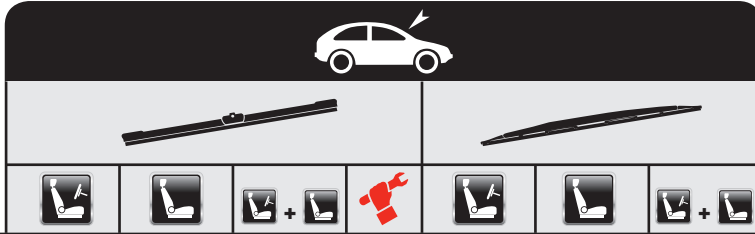

JAGUAR

JEEP

JAGUAR

E-TYPE 2+2	06/66→04/75					A38 + AK1	A38 + AK1	
E-TYPE Convertible	04/61→04/75					A38 + AK1	A38 + AK1	
S-TYPE (CCX)	01/99→							
→04/02						A55	A55	
+ Spoiler						AS55		AS5555
04/02→						AW60	AW45	
XF	03/08→							
		AFL60	AFL48	AFL6048B	B			
XF SPORTBRAKE	09/12→							
		AFL60	AFL48	AFL6048B	B			AP30
XJ	07/68→02/93							
→12/79						A38 + AK1	A38 + AK1	
01/80→09/83						A36 + AK1	A36 + AK1	
10/83→						A41 + AK1	A41 + AK1	
01/86→						A51	A51	
XJ (XJ 40, 81)	10/86→11/94							
x 1						A53	-	
XJ (X300)	11/94→07/97							
x 1						A53	-	
XJ (NAW, NBW)	07/97→05/03							
x 1						A53	-	
XJ (X350, X358)	05/03→							
						AW60	AW45	
XJ (_J12_ , _J24_ , X 351)	01/10→							
		AFL60	AFL48	AFL6048B	B			
XJS Coupe	09/75→03/96					A38	A38	
XJSC Convertible	07/85→03/96					A38	A38	
XK Convertible	03/06→					A55	A53	
+ Spoiler						AS55		
XK Coupe	03/06→					A55	A53	
+ Spoiler						AS55		
XK 8 Convertible (QDV)	03/96→					A53	A53	
XK 8 Coupe (QEV)	03/96→					A53	A53	
X-TYPE (CF1)	06/01→					A55	A48	
+ Spoiler						AS55		AS5548
X-TYPE Combi/Estate	11/03→					A55	A48	
+ Spoiler						AS55		AS5548

JEEP

CHEROKEE (XJ)	10/84→					A45 + AK1	A45 + AK1	
CHEROKEE/LIBERTY (KJ)	09/01→					A48	A48	
+ Spoiler						AS48		AS4848
CHEROKEE/LIBERTY (KK)	05/08→					A48	A48	
						AS48		AS4848
CJ5 - CJ8	01/66→12/87					A29	A29	
COMMANDER	09/05→					A45	A45	
+ Spoiler						AS45		AS4545

								A33	01/97→
								A29	
								A29