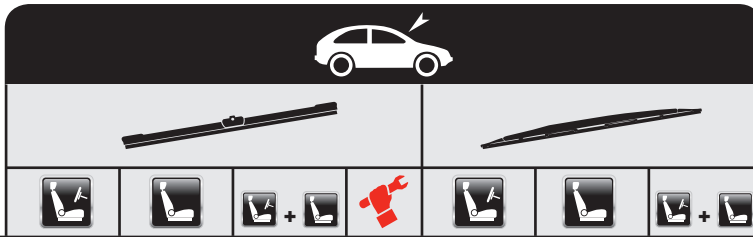

...MERCEDES-BENZ

C-CLASS Coupe (CL203) →06/03 07/03 →	03/01 →										ASC6055		
C-CLASS T-Model (S203) →06/03 07/03 →	03/01 →	AFL55A	AFL55A	AFL5555K	K						ASC6055	A41	→12/03
C-CLASS (W204) 01/07 →		AFL60	AFL60	AFL6060E	E								
C-CLASS T-Model (S204) 05/07 →		AFL60	AFL60	AFL6060E	E							AP28	
C-CLASS Coupe (C204) 06/11 →		AFL60	AFL60	AFL6060E	E								
CL (215) Coupe 03/00 →		AFL68	AFL68		E								
CLC-CLASS 05/08 →		AFL55A	AFL55A	AFL5555K	K								
CLK (C208) 06/97 →06/02						A61	-						
CLK Convertible (A208) 03/98 →03/02						A61	-						
CLK (C209) 06/02 →		AFL55A	AFL55A	AFL5555K	K								
CLK Convertible (A209) 02/03 →		AFL55A	AFL55A	AFL5555K	K								
CLS (C218) 01/11 →		AFL60	AFL60	AFL6060E	E								
CLS (C219) Saloon 10/04 →		AFL65	AFL65	AFL6565E	E								
E-CLASS (W124) x 1 06/93 →06/95						A61	-						
E-CLASS Convertible (A124) x 1 06/93 →03/98						A61	-						
E-CLASS Coupe (C124) x 1 06/93 →06/97						A61	-						
E-CLASS Combi/Estate (S124) x 1 06/93 →06/96						A61	-					A41	
E-CLASS (W210) x 1 06/95 →03/02						A61	-						
E-CLASS Combi/Estate (S210) x 1 06/96 →03/03						A61	-					A41	
E-CLASS (W211) 03/02 →		AFL65	AFL65	AFL6565E	E								
E-CLASS T-Model (S211) 03/03 →		AFL65	AFL65	AFL6565E	E							A41	→03/06
E-CLASS (W212) 01/09 →		AFL60	AFL60	AFL6060E	E								
E-CLASS T-Model (S212) 01/09 →		AFL60	AFL60	AFL6060E	E							AP30	

MERCEDES-BENZ