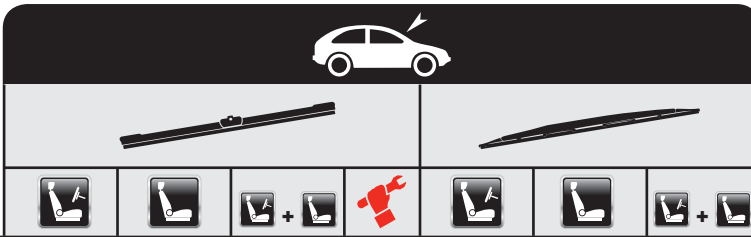

PROTON

RELIANT

RENAULT

...PROTON								
SATRIA I	03/96 →					A51	A43	
+ Spoiler						AS51		
SATRIA II	2007 →					A55	A45	
+ Spoiler						AS55		
SAVVY	2005 →					A55	A43	
+ Spoiler						AS55		
WIRA Hatchback	08/00 →					A51	A43	
+ Spoiler						AS51		
WIRA Saloon	08/00 →					A51	A43	
+ Spoiler						AS51		

RELIANT								
FOX	01/82 →12/86					A41	A41	
KITTEN Station Wagon	01/75 →12/83					A38	A38	
KITTEN	01/75 →12/83					A38	A38	
RIALTO	01/82 →12/86					A36	A36	
ROBIN	01/74 →2002					A38	A38	
SCIMITAR Cabriolet	01/80 →12/85					A41 + AK1	A41 + AK1	
SCIMITAR GTC	01/66 →12/77					A36 + AK1	A36 + AK1	
SCIMITAR GTE	01/68 →12/86							
→12/77						A36 + AK1	A36 + AK1	
01/78 →						A41 + AK1	A41 + AK1	
SCIMITAR SS1 Roadster	01/85 →12/92							
→12/86						A36 + AK1	A36 + AK1	
1987 →						A45	A45	
+ Spoiler						AS45		

RENAULT								
4 (112_)	10/62 →12/93					A29	A29	
						A29	A29	
5	01/72 →12/85							
→12/77						A33	A33	
01/78 →						A36	A36	
6	10/69 →04/87					A36	A36	
9 (L42_)	09/81 →12/89					A41	A41	
11 (B/C37_)	03/83 →07/89					A41	A41	
12	10/69 →08/80							
→12/74						A38	A38	
01/75 →						A41	A41	
12 Variable (117_)	08/70 →08/80							
→12/74						A38	A38	
01/75 →						A41	A41	
14 (121_)	05/76 →12/83					A41	A41	
15 (130_)	03/72 →10/80					A41	A41	
16 (115_)	09/65 →08/80					A36	A36	

A36	
A45	5
A36	3