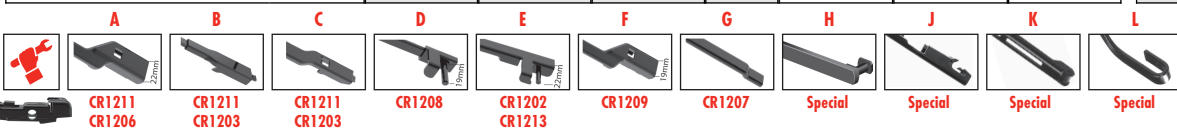

CR1211
CR1206

CR1211
CR1203

CR1211
CR1203

CR1208

CR1202
CR1213

CR1209

CR1207

Special

Special

Special

Special