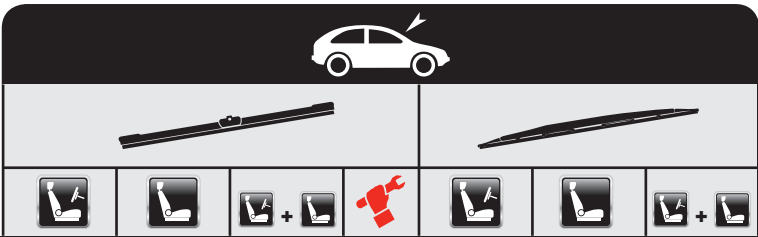

...MITSUBISHI

L 300 Platform/Chassis (P1_T)	04/94→04/00					A45	A45	
L 400 Box (PD_W, PC_W, PB_V, PA_W, PA_V)	06/96→04/07					A65+AK1	A65+AK1	
L 400 / SPACE GEAR Bus (PD_W, PC_W, PA_V, PB_V, PA_W)	06/94→04/07					A65+AK1	A65+AK1	
OUTLANDER II Van (CW_W)	12/06→11/12			AFL6053L	L			
Hybrid Blade						AHL60	AHL50	
OUTLANDER III Van (GF_W, GG_W)	04/13→			AFL6545L	L			
Hybrid Blade						AHL65	AHL45	

NISSAN

100 NX (B13)	03/90→01/96					A53	A48	
+ Spoiler						AS53		AS5348
200 SX (S14)	10/93→12/99					A53	A51	
+ Spoiler						AS53		
				AFL5350L	L			
350 Z (Z33)	09/02→					A51	A45	
+ Spoiler						AS51		AS5145
350 Z Roadster (Z33)	10/03→					A51	A45	
+ Spoiler						AS51		AS5145
370 Z (Z34)	04/09→			AFL6048L	L			
Hybrid Blade						AHL60	AHL48	
370 Z Roadster (Z34)	01/09→			AFL6048L	L			
Hybrid Blade						AHL60	AHL48	
ALMERA I (N15)	07/95→07/00					A53	A48	
+ Spoiler						AS53		AS5348
				AFL5348L	L			
ALMERA I Hatchback (N15)	07/95→07/00					A53	A48	
+ Spoiler						AS53		AS5348
				AFL5348L	L			
ALMERA II (N16)	06/00→					A53	A41	
+ Spoiler						AS53		
ALMERA II Hatchback (N16)	01/00→					A53	A41	

MITSUBISHI

NISSAN