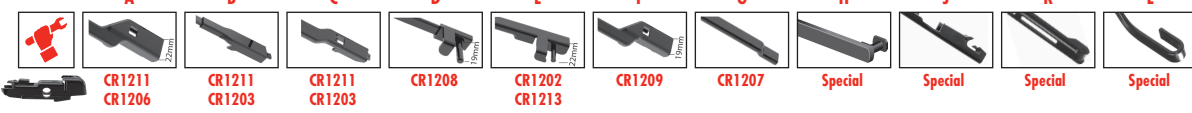

A
CR1211
CR1206

B
CR1211
CR1203

C
CR1211
CR1203

D
CR1208

E
CR1202
CR1213

F
CR1209

G
CR1207

H
Special

J
Special

K
Special

L
Special