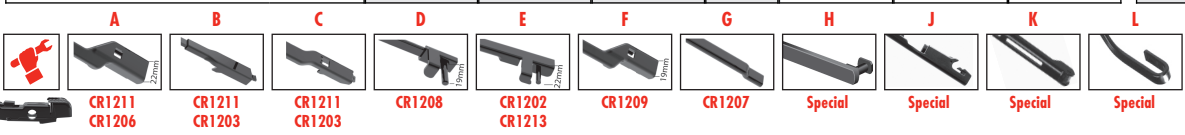

...MERCEDES-BENZ

Model	Year Range	A	B	C	D	E	F	G	H	J	K	L
E-CLASS Coupe (C124)	06/93→06/97							A61				
— x 1												
E-CLASS Coupe (C207)	01/09→	AFL60	AFL60	AFL6060E	E, D							
→02/13												
03/13→		AFL60	AFL60	AFL6060A	A							
E-CLASS Estate (S124)	06/93→06/96							A61				A41
— x 1												
E-CLASS Estate (S210)	06/96→03/03							A61				A41
— x 1												
E-CLASS T-Model (S211)	03/03→07/09	AFL65	AFL65	AFL6565E	E							A41 →03/06
—												
E-CLASS T-Model (S212)	08/09→	AFL60	AFL60	AFL6060E	E, D							AP30
→02/13												
03/13→		AFL60	AFL60	AFL6060A	A							
G-CLASS (W461)	02/90→							A41	A41			A41
GLA-CLASS (X156)	12/13→	AFL60	AFL48	AFL6048B	B							
—												
GL-CLASS (X164)	09/06→	AFL70	AFL53		B							AP30
—												
GL-CLASS (X166)	07/12→	AFL65	AFL58		B							AP30
—												
GLE (W166)	04/15→	AFL65	AFL58		B							
—												
GLE Coupe (C292)	03/15→	AFL65	AFL58		B							
—												
GLK-CLASS (X204)	06/08→	AFL55	AFL45	AFL5545E	E							AP30
—												
M-CLASS (W163)	02/98→06/05							A55	A55			A41
+ Spoiler								AS55				
M-CLASS (W164)	07/05→	AFL70	AFL53		B							AP30
—												
M-CLASS (W166)	06/11→	AFL65	AFL58		B							AP30
—												
R-CLASS (W251, V251)	01/06→	AFL70	AFL53		B							AP30
—												
S-CLASS (W220)	10/98→08/05	AFL68	AFL68		E							
—												
S-CLASS (W221)	09/05→12/13	AFL68	AFL68		E							
—												

MERCEDES-BENZ