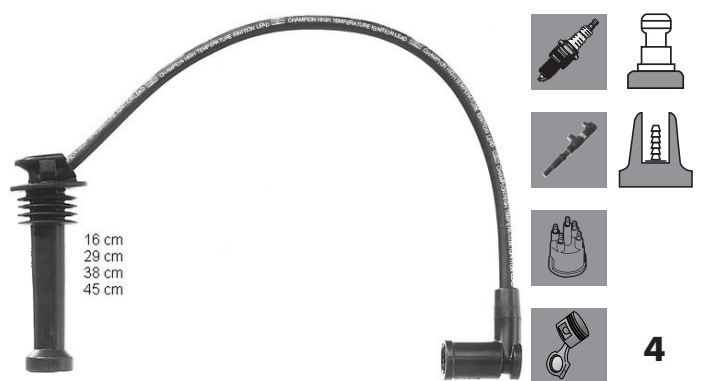

CLS009

CLS013

CLS010

CLS014

CLS011

CLS015

CLS012

CLS016